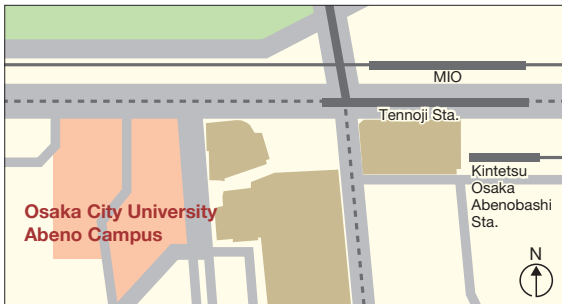

ACCESS

Sugimoto Campus

Sugimoto Campus

3-3-138 Sugimoto Sumiyoshi-ku,
Osaka
558-8585 JAPAN

Access by Public Transport:
5 min. walk from Sugimoto-cho Station
(JR Hanwa Line)
From Kansai Airport: Take the Kansai-Airport
Rapid Service, change at Sakai-shi to a local train
for Tennoji and get off at Sugimoto-cho Station

Abeno Campus

(Faculty of Medicine, School of Nursing and University Hospital)

Abeno Campus

1-4-3 Asahimachi, Abeno-ku, Osaka
545-8585 JAPAN (Faculty of Medicine)
1-5-17 Asahimachi, Abeno-ku, Osaka
545-0051 JAPAN (School of Nursing)

Access by Public Transport:
10 min. walk from Tennoji Station
(JR Hanwa Line and Subway Midosuji Line)
10 min. walk from Osaka Abenobashi Station
(Kintetsu Minami Osaka Line)
From Kansai Airport:
Take the Kansai-Airport Rapid Service or
Haruka Ltd. Express and get off at Tennoji Station