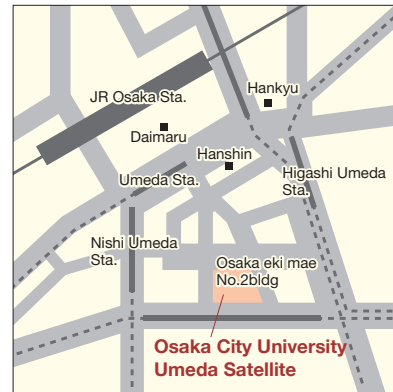

Umeda Satellite

1-2-2-600 Umeda, Kita-ku, Osaka 530-0001 JAPAN

Access by Public Transport:
1 min. walk from Kitashinchi Station
(JR Tozai Line)
3 min. walk from Umeda/Nishi Umeda/
Higashi Umeda Station (Subway),
Umeda Station (Hanshin Line),
Osaka Station (JR Line)
From Kansai Airport: Take the Kansai-Airport
Rapid Service for Kyobashi and get off at Osaka Station