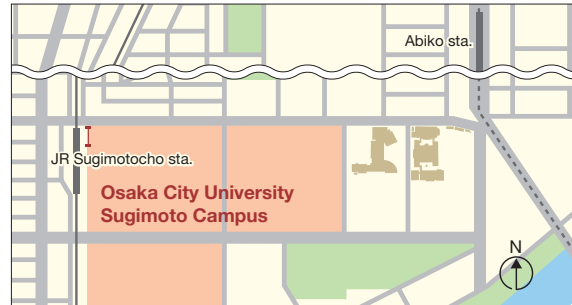

ACCESS

Sugimoto Campus

Sugimoto Campus

3-3-138 Sugimoto Sumiyoshi-ku,
Osaka
558-8585 JAPAN

Access by Public Transport:
5 min. walk from Sugimoto-cho Station
(JR Hanwa Line)
From Kansai Airport: Take the Kansai-Airport
Rapid Service, change at Sakai-shi to a local train
for Tennoji and get off at Sugimoto-cho Station

Abeno Campus

(Faculty of Medicine, School of Nursing and University Hospital)

Abeno Campus

1-4-3 Asahimachi, Abeno-ku, Osaka
545-8585 JAPAN (Faculty of Medicine)
1-5-17 Asahimachi, Abeno-ku, Osaka
545-0051 JAPAN (School of Nursing)

Access by Public Transport:
10 min. walk from Tennoji Station
(JR Hanwa Line and Subway Midosuji Line)
10 min. walk from Osaka Abenobashi Station
(Kintetsu Minami Osaka Line)
From Kansai Airport:
Take the Kansai-Airport Rapid Service or
Haruka Ltd. Express and get off at Tennoji Station